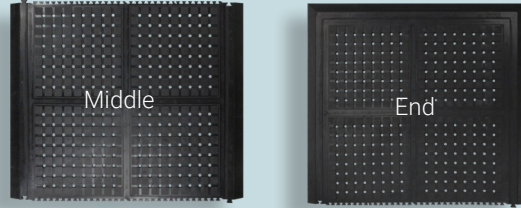

Airgas®

an Air Liquide company

Hog Heaven III® Drainable Linkable Mats

Anti-Fatigue Mat

Size	Border/Tile	Airgas Part #
36" x 43.75"	Black/Middle	AF9441301100
39.875" x 43.75"	Black/End	AF9441302100
36" x 43.75"	Black/Middle	AF9441421100
39.875" x 43.75"	Striped/End	AF9441422100