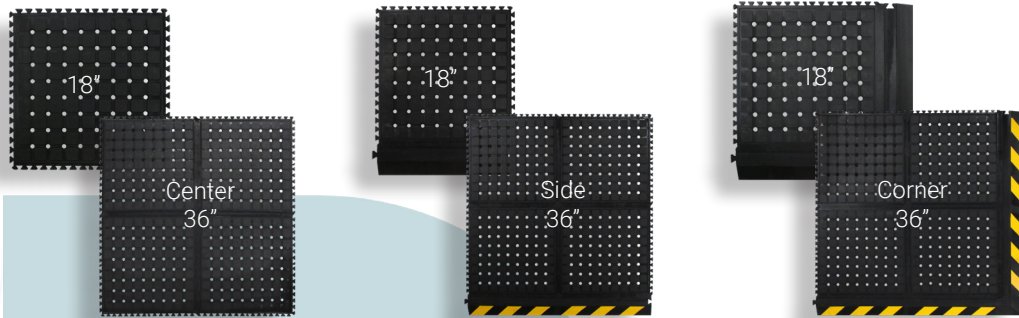

Size	Border/Tile	Airgas Part #
36" x 36"	Center	AF9447201100
36" x 39.875"	Black/Side	AF9447202100
39.875" x 39.875"	Black/Corner	AF9447203100
36" x 39.875"	Striped/Side	AF9447204100
39.875" x 39.875"	Striped/Corner	AF9447205100

Airgas®

an Air Liquide company

Hog Heaven III® Drainable Linkable Mats

Anti-Fatigue Mat

Size	Border/Tile	Airgas Part #
36" x 43.75"	Black/Middle	AF9441301100
39.875" x 43.75"	Black/End	AF9441302100
36" x 43.75"	Black/Middle	AF9441421100
39.875" x 43.75"	Striped/End	AF9441422100

Hog Heaven III® Drainable Modular Tile

Anti-Fatigue Mat

Size	Border/Tile	Airgas Part #
18" x 18"	Center	AF9441101100
18" x 21.875"	Black/Side	AF9441102100
21.875" x 21.875"	Black/Corner	AF9441103100
18" x 21.875"	Striped/Side	AF9441104100
21.875" x 21.875"	Striped/Corner	AF9441105100