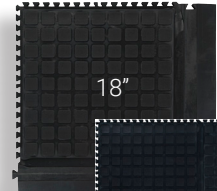

Airgas®

an Air Liquide company

Hog Heaven III® Comfort Linkable Mats

Anti-Fatigue Mat

Size	Border/Tile	Airgas Part #
36" x 43.75"	Black/Middle	AF9449702100
39.875" x 43.75"	Black/End	AF9449701100
36" x 43.75"	Striped/Middle	AF9449821100
39.875" x 43.75"	Striped/End	AF9449822100

Hog Heaven III® Comfort Modular Tile

Anti-Fatigue Mat

Size	Border/Tile	Airgas Part #
18" x 18"	Center	AF9447101100
18" x 21.875"	Black/Side	AF9447102100
21.875" x 21.875"	Black/Corner	AF9447103100
18" x 21.875"	Striped/Side	AF9447104100
21.875" x 21.875"	Striped/Corner	AF9447105100

Size	Border/Tile	Airgas Part #
36" x 36"	Center	AF9447201100
36" x 39.875"	Black/Side	AF9447202100
39.875" x 39.875"	Black/Corner	AF9447203100
36" x 39.875"	Striped/Side	AF9447204100
39.875" x 39.875"	Striped/Corner	AF9447205100